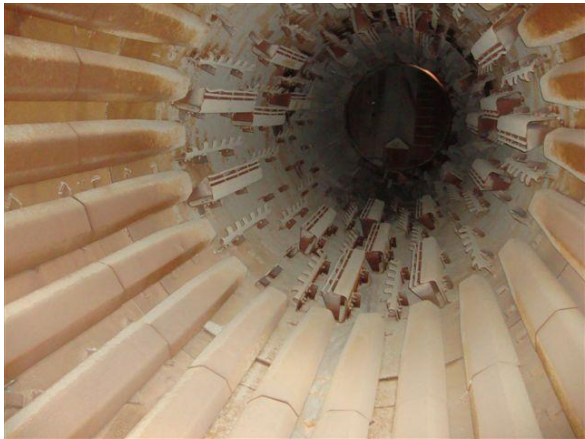

Reliable Asphalt Products INC RAP-15047

Astec 10' x 40' Counter Flow Dryer

- Gravity Feed Inlet
- Trunnion Drive
- Hauck SJ750 Burner

PRICE, AVAILABILITY, AND CONDITION ARE SUBJECT TO CHANGE BY RELIABLE ASPHALT PRODUCTS. EQUIPMENT SPECIFICATIONS ARE ACCURATE TO OUR KNOWLEDGE, HOWEVER, THEY ARE NOT GUARANTEED. EQUIPMENT IS SOLD ON THE BASIS OF AS IS, WHERE IS, THEREFORE, RELIABLE ASPHALT PRODUCTS RECOMMENDS INSPECTION OF THE EQUIPMENT BY THE BUYER TO DETERMINE SUITABILITY TO THEIR REQUIREMENTS.